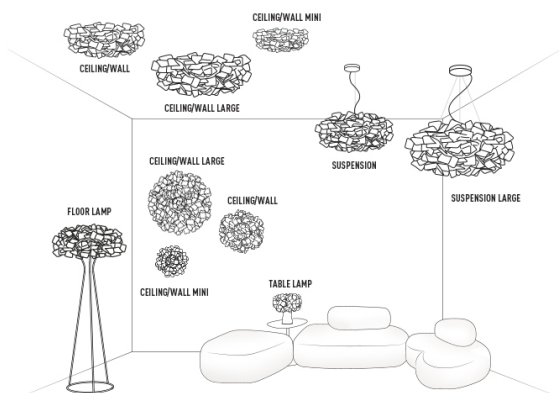

CLIZIA CEILING WALL

design by Adriano Rachele

Compendium page 98

PRODUCT	SIZE	COLOUR	CODE
<p>CEILING-WALL LAMP LARGE</p> <p>Bulbs E27:  3 X 20W FBT (max length 105mm) or  3 X 8W LED Filament</p> <p>Made of: Opalflex® / Lentiflex® - Cristalflex Fumé®</p> <p>With: MagneticSystem®</p> <p>Weight: net Kg 3,80 - gross Kg 7,80</p> <p>Package: 80x 80 x h25cm</p> <p>CE IP 20  </p>	 <p>Bulbs disposition: </p>	<ul style="list-style-type: none">  BLACK  WHITE  ORANGE  PURPLE  FUMÉ 	<ul style="list-style-type: none"> CLI78PLF0003N_000 CLI78PLF0003W_000 CLI78PLF0003A_000 CLI78PLF0003P_000 CLI78PLF0003F_000
<p>CEILING-WALL LAMP MEDIUM</p> <p>Bulbs E27:  2 X 20W FBT (max length 115mm) or  2 X 8W LED Filament</p> <p>Made of: Opalflex® / Lentiflex® - Cristalflex Fumé®</p> <p>With: MagneticSystem®</p> <p>Weight: net Kg 2,00 - gross Kg 3,00</p> <p>Package: 58 x 58 x h27cm</p> <p>CE IP 20  </p>	 <p>Bulbs disposition: </p>	<ul style="list-style-type: none">  BLACK  WHITE  ORANGE  PURPLE  BLUE  FUMÉ 	<ul style="list-style-type: none"> CLI78PLF0000N_000 CLI78PLF0000W_000 CLI78PLF0000A_000 CLI78PLF0000P_000 CLI78PLF0000B_000 CLI78PLF0000F_000
<p>CEILING-WALL LAMP MINI</p> <p>Bulbs E14:  1 X 11W FBT (max length 110mm) or  1 X 4W LED Filament</p> <p>Made of: Opalflex® / Lentiflex® - Cristalflex Fumé®</p> <p>With: MagneticSystem®</p> <p>Weight: net Kg 0,50 - gross Kg 0,90</p> <p>Package: 36 x 38 x h15cm</p> <p>CE IP 20  </p>	 <p>Bulbs disposition: </p>	<ul style="list-style-type: none">  BLACK  WHITE  ORANGE  PURPLE  FUMÉ 	<ul style="list-style-type: none"> CLI78PLF0001N_000 CLI78PLF0001W_000 CLI78PLF0001A_000 CLI78PLF0001P_000 CLI78PLF0001F_000

CLIZIA ENTIRE COLLECTION

ENERGY CLASS